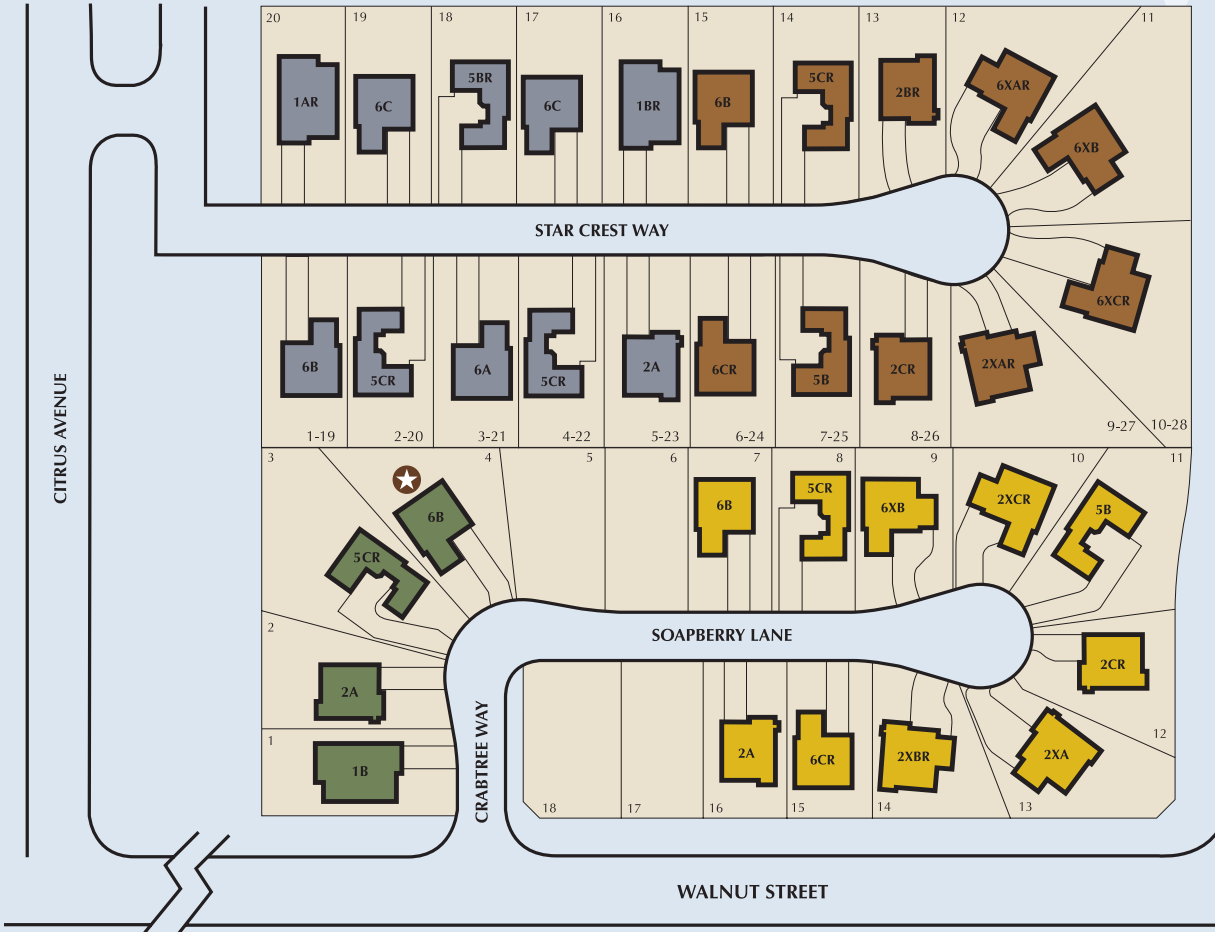

MORGAN RUN
COLLECTION

Site Plan

16216 Soapberry Lane

Fontana, CA 92336

phone (909) 829-8239

fax (909) 829-6972

www.CrestwoodCommunities.com

Legend

-  Phase 1
-  Phase 2
-  Phase 3
-  Models
-  Sales Office

Map and lot sizes not to scale and are subject to change.